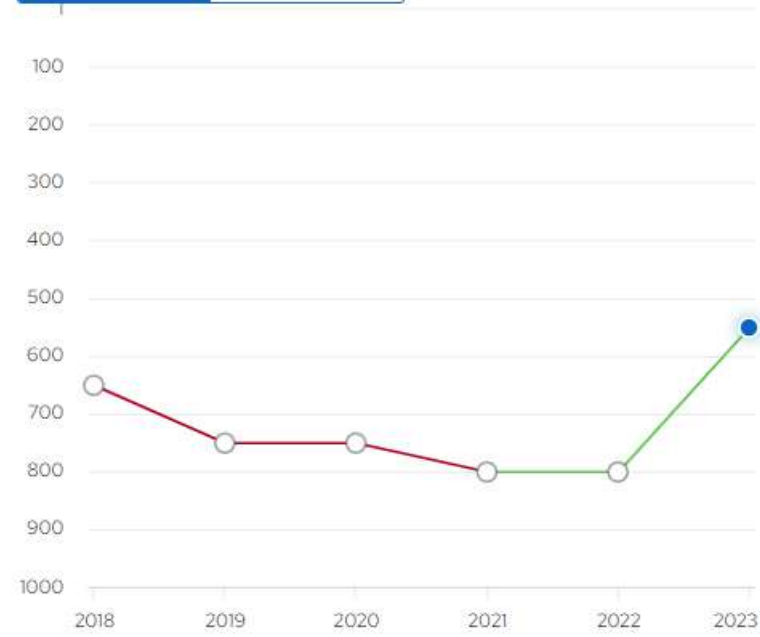

Search university programs

Request More Details

Shortlist

Compare

Rankings & ratings

Rankings & Ratings

RANKINGS

Anna University is one of the top public universities in Chennai, India. It is ranked #551-560 in QS World University Rankings 2023.

#551-560
QS World University Rankings

#51-100
QS WUR Ranking By Subject

#=232
Asian University Rankings

QS World University Rankings

Chart Data

- 6.8 Academic Reputation
- 11.3 Employer Reputation
- 5.6 Faculty/Student Ratio
- 85.2 Citations per Faculty
- 1.8 International Students Ratio
- 72.5 International Research Network
- 26.7 Employment Outcomes